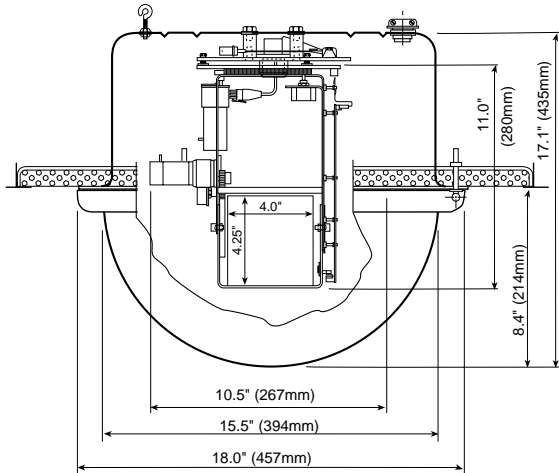

VariScan
DD15TD00 – Drop Ceiling with
Mount and Power Supply