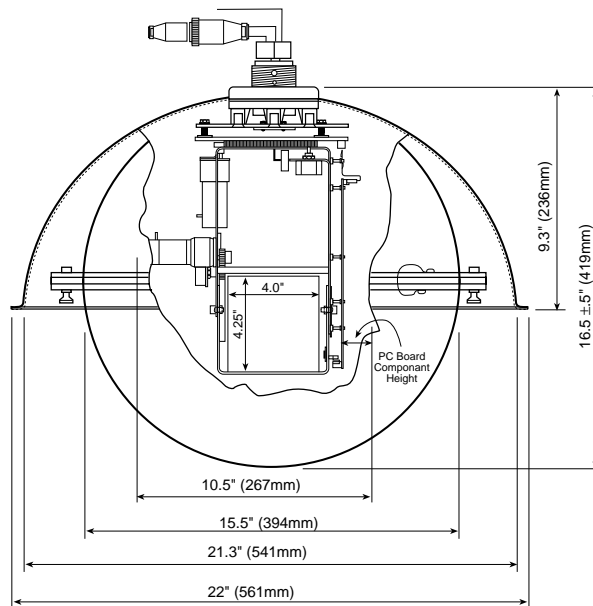

MECHANICAL (CON'T)

Construction:	
Upper Dome:	
Drop Ceiling	Plenum rated steel
Hard Ceiling	Plenum rated steel
Pendant Mount	Optically graded, cell cast acrylic
WeatherDome	Optically graded, cell cast acrylic upper dome with white sunshroud
Lower Dome:	Optically graded acrylic
Finish:	
Upper Dome:	
Drop Ceiling	Black, epoxy powder-coated box
Hard Ceiling	Black, epoxy powder-coated box
Pendant Mount	Black or white
WeatherDome	Black upper dome w/ white sunshroud
Lower Dome:	Smoked, transparent
Dimensions:	
Drop Ceiling	18 (Dia.) x 17.1H in.
Pendant Mount	18 (Dia.) x 16.4H in.
WeatherDome	22.1 (Dia.) x 16.5H in.
Weight	Approx. 20 lbs (9.1kg) less camera & lens

Design and specifications subject to change without notice. Recommended mounts and controls on last page.

VariScan
DD15TD00 – Drop Ceiling with
Mount and Power Supply

VariScan
DD15TPS0 – Pendant Mount
Smoked Dome Top with
Mount and Power Supply

VariScan
DD15TW00 – WeatherDome Top with Power Supply

Conversion: 1" = 25.4mm
 Measurement conversions are approximate

RECOMMENDED MOUNTS FOR Pxx AND WXHPx

DPM-CR/1 (2/4/8)	Chrome, indoor, pendant mount with flange, 1 ft., 2 ft., 4ft. and 8ft. Supports up to 16 lbs.
DWM-CR	Same as above except chrome.
DPM-15	Outdoor heavy-duty, black, pendant mount with flange and coupling, 1' long. Supports up to 20 lbs.
DWM-19/S	Outdoor heavy-duty, black, wall mount with strut, flange and elbow coupling, 20" long. Supports up to 75 lbs.
PMA-18	Pole-mount adapter for DWM-19/S, minimum pole size 3", straps not included.
CMA-18	Corner-mount adapter for DWM-19/S.
PRM-100	Parapet roof-mount for inside of parapet, rotates 360°.
RM-100	Roof-mount for flat roof, rotates 360°.