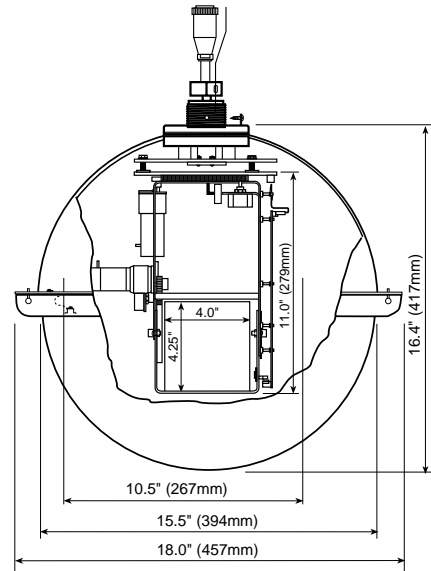

VariScan
DD15TPS0 – Pendant Mount
Smoked Dome Top with
Mount and Power Supply